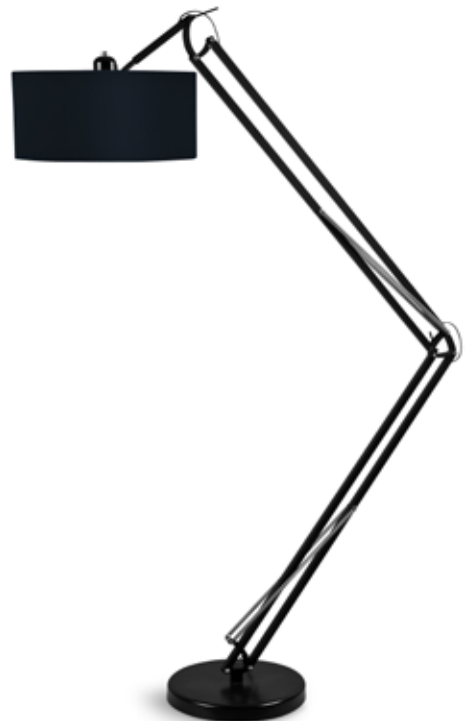

LIMA/F6030/W
Floor lamp iron Lima h.145cm/shade 60x30cm, white

LIMA/F160/N/8040/B
Floor lamp iron/nickel Lima XL h.160cm/shade 80x40cm, black

LIMA/F200/N/10040/R
Floor lamp iron/nickel Lima XXL dia.100xh.215cm/shade 100x40cm, red

MOSCOW/FXL/4723/DG
Floor lamp iron/nickel Moscow XL h.170-240cm/shade 47x23cm, dark grey

MILANO

MILANO/FXL/B/6030/B
Floor lamp iron/black Milano XL h.320cm/shade 60x30cm, black

MILANO/FXL/N/6030/DG
Floor lamp iron/nickel Milano XL h.320cm/shade 60x30cm, dark grey

MILANO/F/N/4723/R
Floor lamp iron/nickel Milano h.235cm/shade 47x23cm, red

MILANO/F/B/4723/B
Floor lamp iron/black Milano h.235cm/shade 47x23cm, black
also in white MILANO/F/W/4723/W

BRIGHTON

Industrial look with a cement base.
Adjustable in height and width.