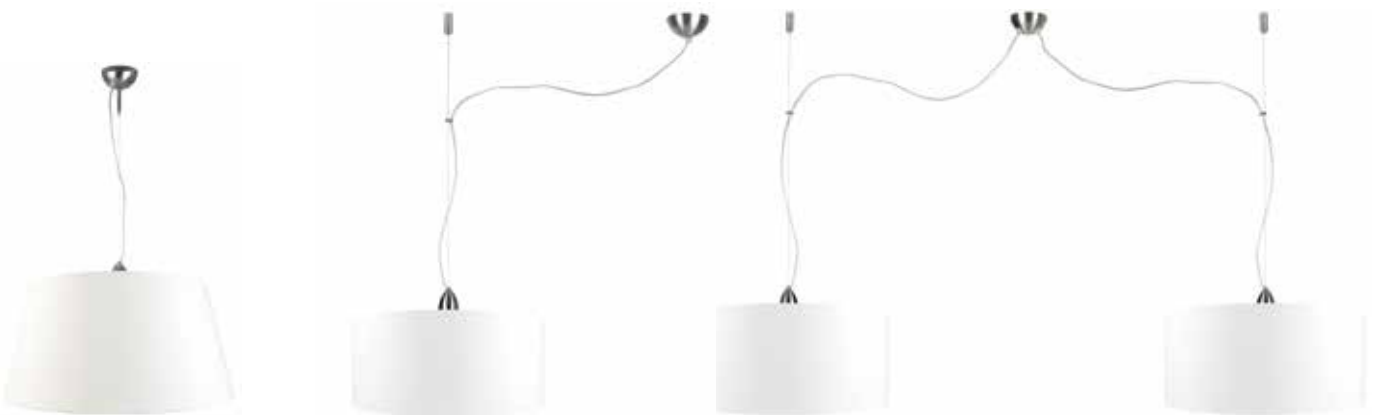

ROME

ROME/H/483062
Hanging lamp iron/nickle finish
clear wire 2,5m w/shade 48x30x62cm.
Suitable for all shades.
Height adjustable.

ROME H1/H2

ROME/H1/4723 and ROME/H2/4723
Locate these lamps exactly where you want it. Even if electricity point
is elsewhere! Suitable for all shades. Shade covers are optional (p. 116).
Height adjustable.