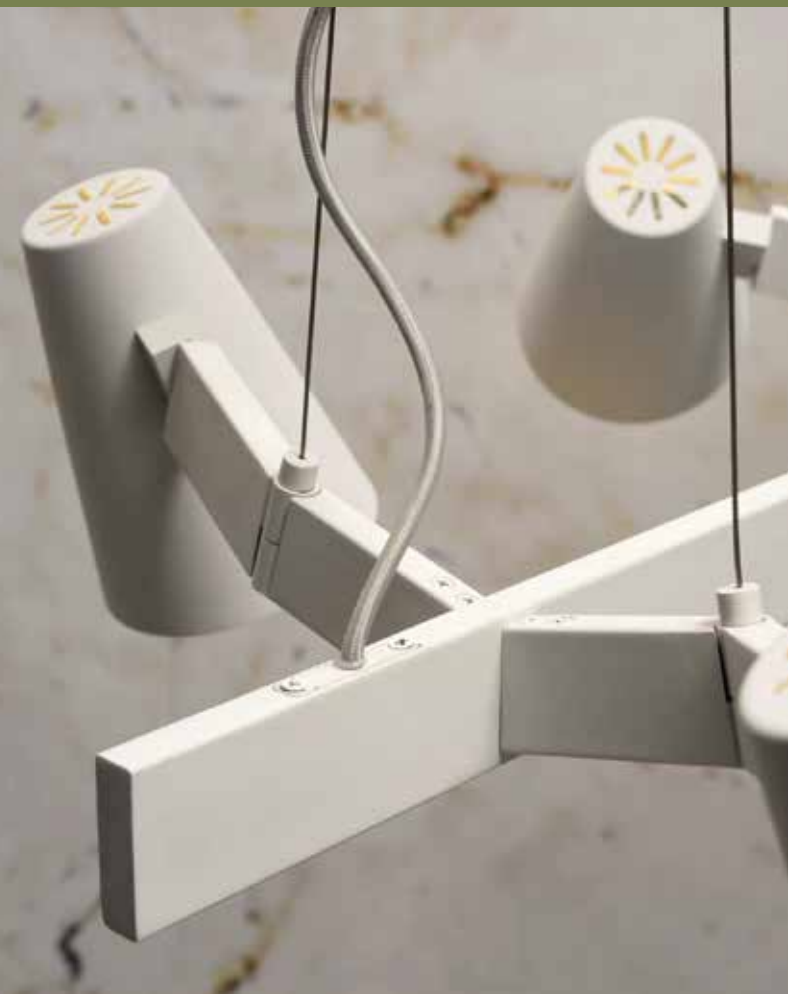

ASPEN24/H3/N
Hanging lamp birch Aspen/3-shade dia.24xh.24cm, natural

ASPEN24/H7/N
Hanging lamp Aspen/7-shade dia.24xh.24cm, natural

ASPEN24/H7/N
Hanging lamp Aspen/7-shade dia.24xh.24cm, natural

BIARRITZ

BIARRITZ/H5/B
Chandelier iron Biarritz 5-arm round dia.100xh.16cm adjustable, matt black

BIARRITZ/H5/W
Chandelier iron Biarritz 5-arm round dia.100xh.16cm adjustable, matt white

BIARRITZ/H6/B
Hanging lamp iron Biarritz 6-arm l.120xb.65cm adjustable, matt black

BIARRITZ/H6/W
Hanging lamp iron Biarritz 6-arm l.120xb.65cm adjustable, matt white

BRUSSELS

BRUSSELS/HD/C
Hanging lamp glass Brussels dia.14xh.30cm transparent/gold, drop
excl. light bulb

BRUSSELS/HR/C
Hanging lamp glass Brussels dia.20xh.22cm transparent/gold, round
excl. light bulb