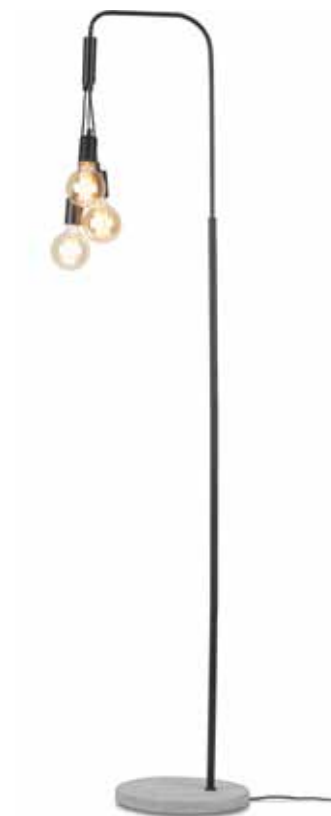

LONDON/F/OG
Floor lamp iron London w.44xh.150cm/shade dia.16xh.16cm, olive green

LONDON/F/W
Floor lamp iron London w.44xh.150cm/shade dia.16xh.16cm, white

LYON & VALENCIA

LYON/F/B
Floor lamp iron Lyon w.80xh.153cm/shade dia.16xh.17cm, black

LYON/F/GO
Floor lamp iron Lyon w.80xh.153cm/shade dia.16xh.17cm, gold

VALENCIA/F/B
Floor lamp iron Valencia w.49xh.144cm/shade dia.12,5xh.20cm, black

VALENCIA/F/GO
Floor lamp iron Valencia w.44xh.144cm/shade dia.12,5xh.20cm, gold

NASHVILLE PARIS & OSLO

NASHVILLE/F/B
Floor lamp iron Nashville 6-arm h.158xb.46cm adjustable black
excl. light bulb

OSLO/F3/B
Floor lamp iron/cement Oslo h.190xb.48cm for 3 bulbs black
excl. light bulb

PARIS/F/B
Floor lamp glass/marble Paris w.37xh.150cm/shade dia.16,5xh.15cm, black

PARIS/F/W
Floor lamp glass/marble Paris w.37xh.150cm/shade dia.16,5xh.15cm, white

SEATTLE & SHEFFIELD

SEATTLE/F/B
Floor lamp iron Seattle h.152xb.23cm adjustable, black
excl. light bulb

SEATTLE/F/GG
Floor lamp iron Seattle h.152xb.23cm adjustable, grey-green
excl. light bulb