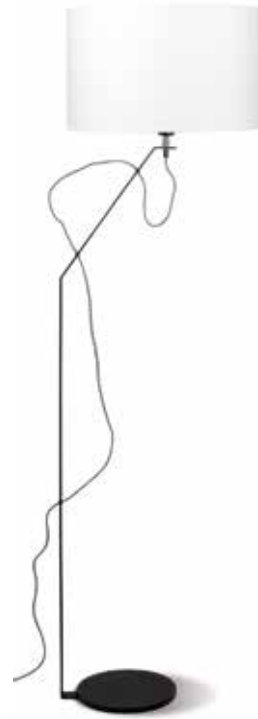

LIMA/F6030/W
Floor lamp iron Lima h.145cm/shade 60x30cm, white

LIMA/F160/N/8040/B
Floor lamp iron/nickel Lima XL h.160cm/shade 80x40cm, black

LIMA/F200/N/10040/R
Floor lamp iron/nickel Lima XXL dia.100xh.215cm/shade 100x40cm, red

MOSCOW/FXL/4723/DG
Floor lamp iron/nickel Moscow XL h.170-240cm/shade 47x23cm, dark grey

MILANO

MILANO/FXL/B/6030/B
Floor lamp iron/black Milano XL h.320cm/shade 60x30cm, black

MILANO/FXL/N/6030/DG
Floor lamp iron/nickel Milano XL h.320cm/shade 60x30cm, dark grey

MILANO/F/N/4723/R
Floor lamp iron/nickel Milano h.235cm/shade 47x23cm, red

MILANO/F/B/4723/B
Floor lamp iron/black Milano h.235cm/shade 47x23cm, black
also in white MILANO/F/W/4723/W

BRIGHTON

Industrial look with a cement base.
Adjustable in height and width.

BRIGHTON/F/B/6030/B
Floor lamp iron/cement Brighton matt black/shade 60x30cm, black
also with shade 47x23 BRIGHTON/F/B/4723/B

OSLO/F/4025/W
Floor lamp iron Oslo h.146cm/shade 40x25cm, white

MONTREAL/F/N/6030/SG
Floor lamp ashwood 3-legs Montreal h.135cm/shade 60x30cm,
smoke grey