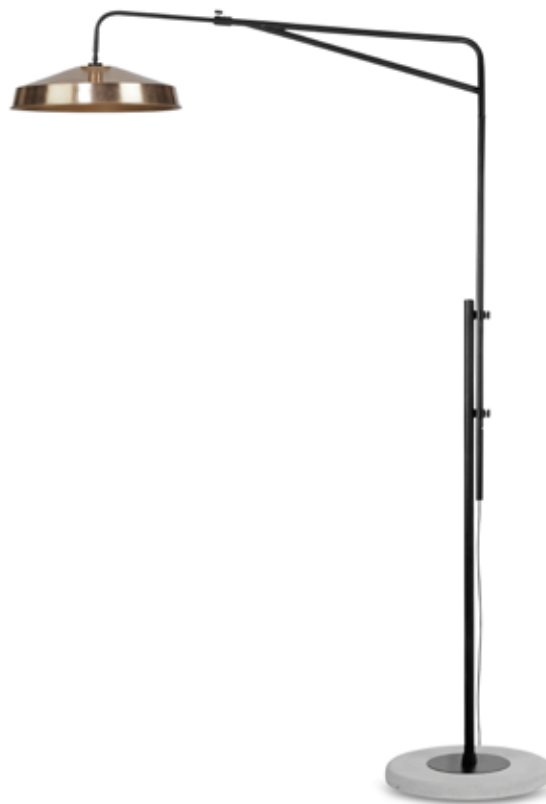

BARCELONA

*Modern with three legs
and adjustable shade.*

BARCELONA/F/B
Floor lamp iron 3-legs Barcelona 53x57x h.152cm/shade 21xh.18cm, black

BARCELONA/F/TL
Floor lamp iron 3-legs Barcelona 53x57x h.152cm/shade 21xh.18cm, teal blue

BIARRITZ/F/W
Floor lamp iron Biarritz h.143xw.43cm/shade dia.12xh.16cm, matt white

CAMBRIDGE/F/B
Floor lamp iron/wood Cambridge for books h.168cm/shade dia.30xh.32cm, natural/black

CAMBRIDGE/F/W
Floor lamp iron/wood Cambridge for books h.168cm/shade dia.30xh.32cm, natural/white

BRIGHTON & DENVER

BRIGHTON/F/IRON/B
Floor lamp iron/cement Brighton matt black/shade iron dia.51xh.14cm, black
Also with cotton shades, see page 111

BRIGHTON/F/IRON/CO
Floor lamp iron/cement Brighton matt black/shade iron dia.51xh.14cm, copper
Also with cotton shades, see page 111

DENVER/F/B
Floor lamp iron/cement base Denver w.37xh.145cm/shade
round dia.15xh.21cm, black

DENVER/F/LG
Floor lamp iron/cement base Denver w.37xh.145cm/shade
round dia.15xh.21cm, light grey

CARDIFF

Sleek and modern with
a soft rubber finish.