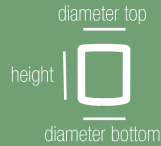

TEXTILE SHADES

hand made in fourteen sizes

Round/tapered shades

code: 71516

diameter top: 7cm
height: 15cm
diameter bottom: 16cm
socket: E14

code: 131323

diameter top: 13cm
height: 13cm
diameter bottom: 23cm
socket: E14

code: 231831

diameter top: 23cm
height: 18cm
diameter bottom: 31cm
socket: E27

code: 372647

diameter top: 37cm
height: 26cm
diameter bottom: 47cm
socket: E27

code: 483062

diameter top: 48cm
height: 30cm
diameter bottom: 62cm
socket: E27

Round/straight shades

code: 1815

diameter top/bottom: 18cm
height: 15cm
socket: E14

code: 2525

diameter top/bottom: 25cm
height: 25cm
socket: E27

code: 2545

diameter top/bottom: 25cm
height: 45cm
socket: E27