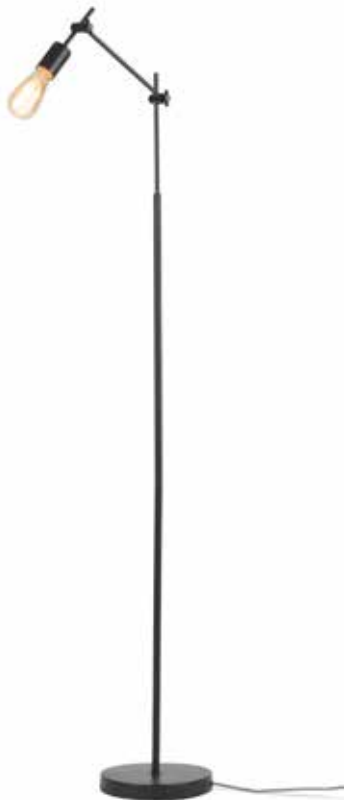

LYON/F/GO
Floor lamp iron Lyon w.80xh.153cm/shade dia.16xh.17cm, gold

VALENCIA/F/B
Floor lamp iron Valencia w.49xh.144cm/shade dia.12,5xh.20cm, black

VALENCIA/F/GO
Floor lamp iron Valencia w.44xh.144cm/shade dia.12,5xh.20cm, gold

NASHVILLE PARIS & OSLO

NASHVILLE/F/B
Floor lamp iron Nashville 6-arm h.158xb.46cm adjustable black
excl. light bulb

OSLO/F3/B
Floor lamp iron/cement Oslo h.190xb.48cm for 3 bulbs black
excl. light bulb

PARIS/F/B
Floor lamp glass/marble Paris w.37xh.150cm/shade dia.16,5xh.15cm, black

PARIS/F/W
Floor lamp glass/marble Paris w.37xh.150cm/shade dia.16,5xh.15cm, white

SEATTLE & SHEFFIELD

SEATTLE/F/B
Floor lamp iron Seattle h.152xb.23cm adjustable, black
excl. light bulb

SEATTLE/F/GG
Floor lamp iron Seattle h.152xb.23cm adjustable, grey-green
excl. light bulb

SHEFFIELD/F/B
Floor lamp iron Sheffield h.170xb.47cm adjustable, black
excl. light bulb

SHEFFIELD/F/W
Floor lamp iron Sheffield h.170xb.47cm adjustable, white
excl. light bulb

SYDNEY & MELBOURNE

SYDNEY/F/B
Floor lamp iron/ashwood Sydney h.150cm/shade 20x20cm, black/natural