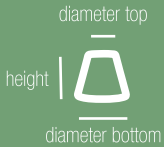

TEXTILE SHADES

hand made in fourteen sizes

Round/tapered shades

code: 71516

diameter top: 7cm
height: 15cm
diameter bottom: 16cm
socket: E14

code: 131323

diameter top: 13cm
height: 13cm
diameter bottom: 23cm
socket: E14

code: 231831

diameter top: 23cm
height: 18cm
diameter bottom: 31cm
socket: E27