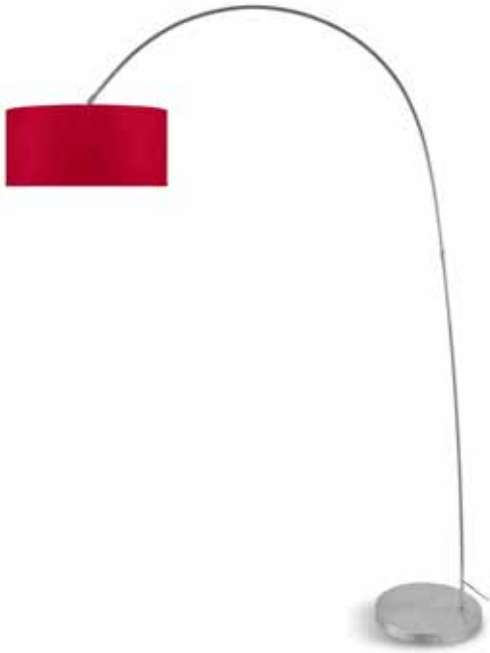

BOLIV/F/4723/R
Floor lamp iron Bolivia h.200/shade 47x23cm, red