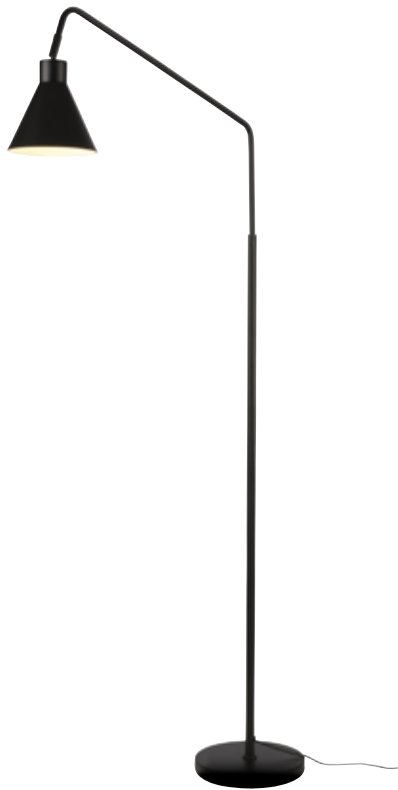

MADRID/F/W
Floor lamp iron/cement base Madrid w.32xh.147cm/shade dia.18xh.19cm, white

LONDON

Based on the straight lines of the London tube. With adjustable arm and shade.

LONDON/F/B
Floor lamp iron London w.44xh.150cm/shade dia.16xh.16cm, black

LONDON/F/OG
Floor lamp iron London w.44xh.150cm/shade dia.16xh.16cm, olive green

LONDON/F/W
Floor lamp iron London w.44xh.150cm/shade dia.16xh.16cm, white

LYON & VALENCIA

LYON/F/B
Floor lamp iron Lyon w.80xh.153cm/shade dia.16xh.17cm, black

LYON/F/GO
Floor lamp iron Lyon w.80xh.153cm/shade dia.16xh.17cm, gold

VALENCIA/F/B
Floor lamp iron Valencia w.49xh.144cm/shade dia.12,5xh.20cm, black

VALENCIA/F/GO
Floor lamp iron Valencia w.44xh.144cm/shade dia.12,5xh.20cm, gold

NASHVILLE PARIS & OSLO

NASHVILLE/F/B
Floor lamp iron Nashville 6-arm h.158xb.46cm adjustable black
excl. light bulb

OSLO/F3/B
Floor lamp iron/cement Oslo h.190xb.48cm for 3 bulbs black
excl. light bulb

PARIS/F/B
Floor lamp glass/marble Paris w.37xh.150cm/shade dia.16,5xh.15cm, black