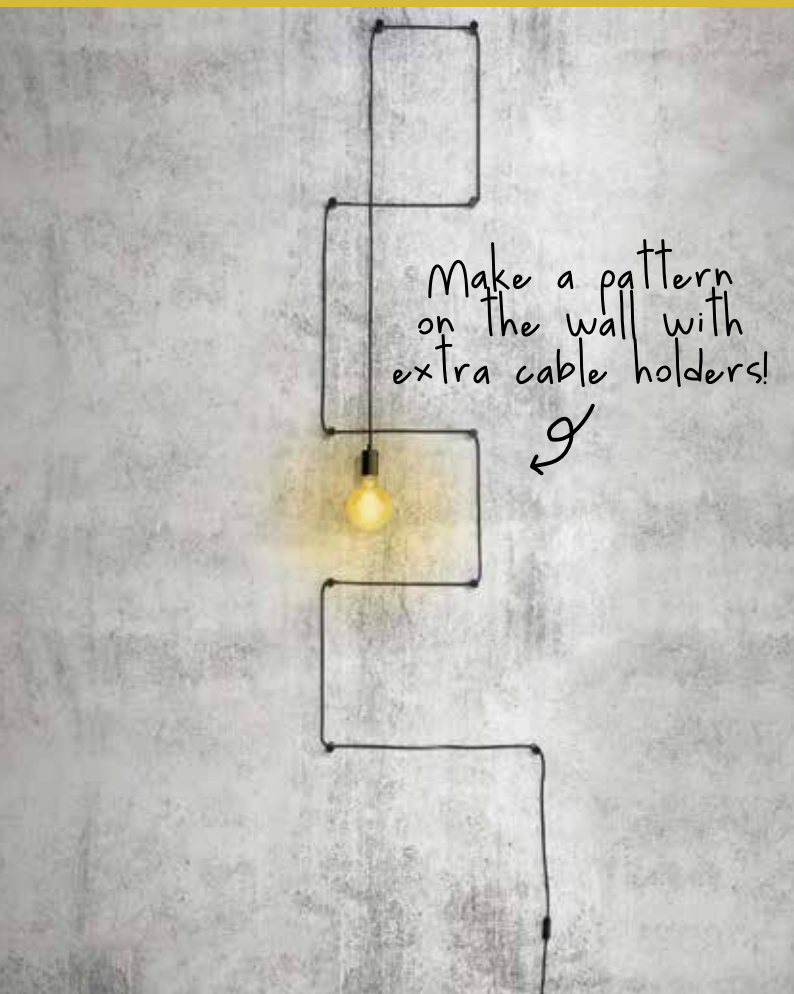

NASHVILLE/H6/B
Hanging lamp iron Nashville 6-arm 60x52xh.48cm, black
excl. light bulb

NASHVILLE/H6/GO
Hanging lamp iron Nashville 6-arm 60x52xh.48cm, gold
excl. light bulb

BOMBAY/H/B
Hanging lamp iron Bombay/shade round dia.41xh.50cm, black

REYKJAVIK/H40/C
Hanging lamp fiberglass Reykjavik/shade dia44xh.40cm natural

OSLO

OSLO/H1/B6M
Hanging system Oslo/1 lamp fabric textile wire 6m + cable holder, black
excl. light bulb

OSLO/H3/B
Hanging system Oslo/3 lamps fabric cable l.150cm, black
excl. light bulb