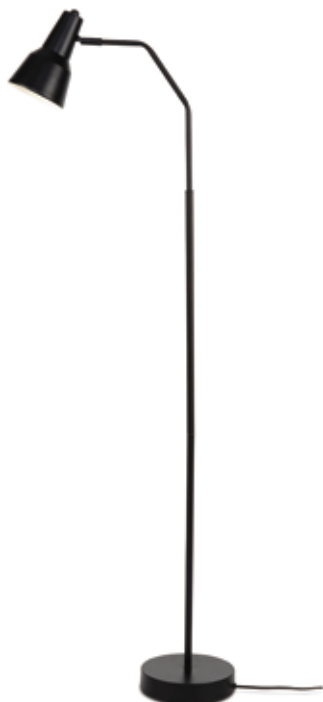

MADRID/F/W
Floor lamp iron/cement base Madrid w.32xh.147cm/shade dia.18xh.19cm, white

LONDON

Based on the straight lines of the London tube. With adjustable arm and shade.

LONDON/F/B
Floor lamp iron London w.44xh.150cm/shade dia.16xh.16cm, black

LONDON/F/OG
Floor lamp iron London w.44xh.150cm/shade dia.16xh.16cm, olive green

LONDON/F/W
Floor lamp iron London w.44xh.150cm/shade dia.16xh.16cm, white

LYON & VALENCIA

LYON/F/B
Floor lamp iron Lyon w.80xh.153cm/shade dia.16xh.17cm, black

LYON/F/GO
Floor lamp iron Lyon w.80xh.153cm/shade dia.16xh.17cm, gold

VALENCIA/F/B
Floor lamp iron Valencia w.49xh.144cm/shade dia.12,5xh.20cm, black

VALENCIA/F/GO
Floor lamp iron Valencia w.44xh.144cm/shade dia.12,5xh.20cm, gold

NASHVILLE PARIS & OSLO

NASHVILLE/F/B
Floor lamp iron Nashville 6-arm h.158xb.46cm adjustable black
excl. light bulb

OSLO/F3/B
Floor lamp iron/cement Oslo h.190xb.48cm for 3 bulbs black
excl. light bulb

PARIS/F/B
Floor lamp glass/marble Paris w.37xh.150cm/shade dia.16,5xh.15cm, black