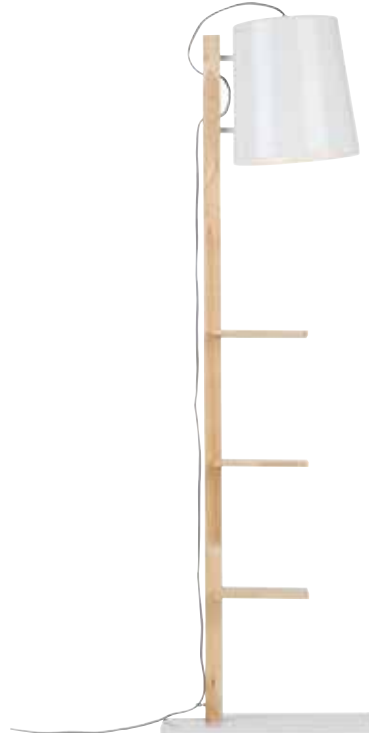

BARCELONA

*Modern with three legs
and adjustable shade.*

BARCELONA/F/B
Floor lamp iron 3-legs Barcelona 53x57x h.152cm/shade 21xh.18cm, black

BARCELONA/F/TL
Floor lamp iron 3-legs Barcelona 53x57x h.152cm/shade 21xh.18cm, teal blue

BARCELONA/F/W
Floor lamp iron 3-legs Barcelona 53x57x h.152cm/shade 21xh.18cm, white

BELEAST

A sturdy lamp with an industrial character.

BELFAST/F/B
Floor lamp iron Belfast h.165/shade h.27x25cm, matt black

BELFAST/F/GG
Floor lamp iron Belfast h.165/shade h.27x25cm, matt grey-green

BELFAST/F/W
Floor lamp iron Belfast h.165/shade h.27x25cm, matt white

BIARRITZ & CAMBRIDGE

BIARRITZ/F/B
Floor lamp iron Biarritz h.143xw.43cm/shade dia.12xh.16cm, matt black

BIARRITZ/F/W
Floor lamp iron Biarritz h.143xw.43cm/shade dia.12xh.16cm, matt white

CAMBRIDGE/F/B
Floor lamp iron/wood Cambridge for books h.168cm/shade dia.30xh.32cm, natural/black

CAMBRIDGE/F/W
Floor lamp iron/wood Cambridge for books h.168cm/shade dia.30xh.32cm, natural/white