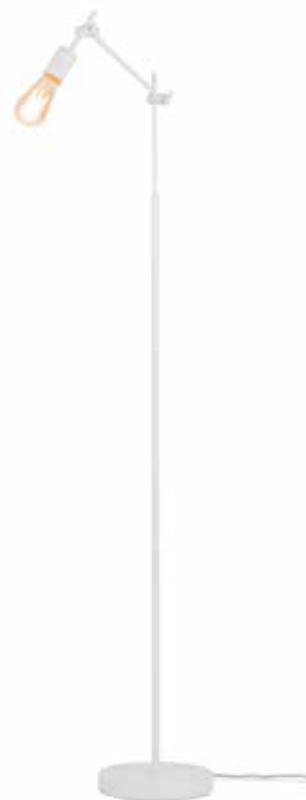

LYON/F/GO
Floor lamp iron Lyon w.80xh.153cm/shade dia.16xh.17cm, gold

VALENCIA/F/B
Floor lamp iron Valencia w.49xh.144cm/shade dia.12,5xh.20cm, black

VALENCIA/F/GO
Floor lamp iron Valencia w.44xh.144cm/shade dia.12,5xh.20cm, gold

NASHVILLE PARIS & OSLO

NASHVILLE/F/B
Floor lamp iron Nashville 6-arm h.158xb.46cm adjustable black
excl. light bulb

OSLO/F3/B
Floor lamp iron/cement Oslo h.190xb.48cm for 3 bulbs black
excl. light bulb

PARIS/F/B
Floor lamp glass/marble Paris w.37xh.150cm/shade dia.16,5xh.15cm, black

PARIS/F/W
Floor lamp glass/marble Paris w.37xh.150cm/shade dia.16,5xh.15cm, white

SEATTLE & SHEFFIELD

SEATTLE/F/B
Floor lamp iron Seattle h.152xb.23cm adjustable, black
excl. light bulb

SEATTLE/F/GG
Floor lamp iron Seattle h.152xb.23cm adjustable, grey-green
excl. light bulb

SHEFFIELD/F/B
Floor lamp iron Sheffield h.170xb.47cm adjustable, black
excl. light bulb

SHEFFIELD/F/W
Floor lamp iron Sheffield h.170xb.47cm adjustable, white
excl. light bulb

SYDNEY & MELBOURNE

SYDNEY/F/B
Floor lamp iron/ashwood Sydney h.150cm/shade 20x20cm, black/natural