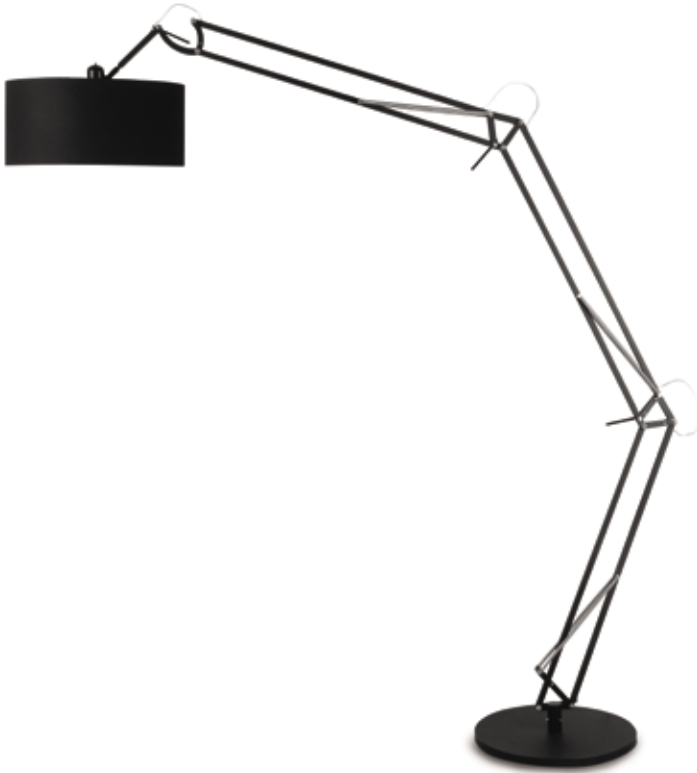

MILANO/FXL/B/6030/B
Floor lamp iron/black Milano XL h.320cm/shade 60x30cm, black