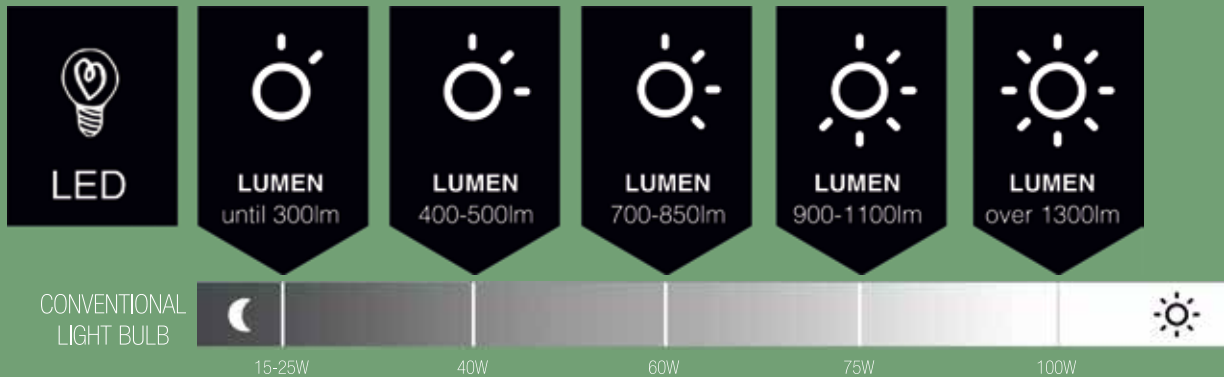

pretty purple (P)

EXPLANATION LUMEN AND KELVIN

Lumen = brightness

Brightness is measured in lumen (lm). In the graphic above, you can compare lumen to wattage of a conventional light bulb. The higher the lumen = the brighter the light.