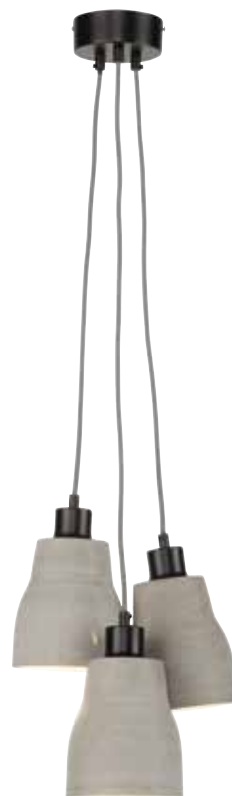

BRUSSELS/HS/C
Hanging lamp glass Brussels dia.13xh.30cm transparent/gold, straight
excl. light bulb

CADIZ & CORDOBA

CADIZ/H1/LG
Hanging lamp polystone Cadiz/1-shade h.16,5xdia.13,5cm, light grey

CADIZ/H3/LG
Hanging lamp polystone Cadiz/3-shade h.16,5xdia.13,5cm, light grey

CADIZ/H7/LG
Hanging lamp polystone Cadiz/7-shade h.16,5xdia.13,5cm, grey

CORDOBA/H/LG
Hanging lamp polystone Cordoba/shade round dia.43xh.33cm, light grey

COPENHAGEN & PITTSBURGH

COPENHAGEN/H35/B
Hanging lamp iron thread Copenhagen dia.35xh.36cm, black
excl. light bulb

COPENHAGEN/H35/CO
Hanging lamp iron thread Copenhagen dia.35xh.36cm, copper
excl. light bulb

PITTSBURGH/H/B
Hanging lamp iron thread Pittsburgh dia.20xh.26cm, black
excl. light bulb

PITTSBURGH/H/CO
Hanging lamp iron thread Pittsburgh dia.20xh.26cm, copper
excl. light bulb