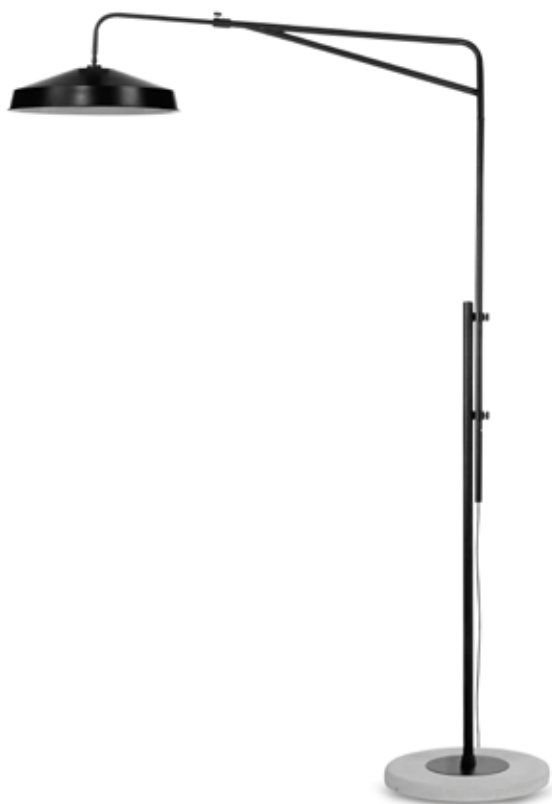

BARCELONA

*Modern with three legs
and adjustable shade.*

BARCELONA/F/B
Floor lamp iron 3-legs Barcelona 53x57x h.152cm/shade 21xh.18cm, black

BARCELONA/F/TL
Floor lamp iron 3-legs Barcelona 53x57x h.152cm/shade 21xh.18cm, teal blue

BIARRITZ/F/W
Floor lamp iron Biarritz h.143xw.43cm/shade dia.12xh.16cm, matt white

CAMBRIDGE/F/B
Floor lamp iron/wood Cambridge for books h.168cm/shade dia.30xh.32cm, natural/black

CAMBRIDGE/F/W
Floor lamp iron/wood Cambridge for books h.168cm/shade dia.30xh.32cm, natural/white

BRIGHTON & DENVER

BRIGHTON/F/IRON/B
Floor lamp iron/cement Brighton matt black/shade iron dia.51xh.14cm, black
Also with cotton shades, see page 111

BRIGHTON/F/IRON/CO
Floor lamp iron/cement Brighton matt black/shade iron dia.51xh.14cm, copper
Also with cotton shades, see page 111

DENVER/F/B
Floor lamp iron/cement base Denver w.37xh.145cm/shade
round dia.15xh.21cm, black

DENVER/F/LG
Floor lamp iron/cement base Denver w.37xh.145cm/shade
round dia.15xh.21cm, light grey

CARDIFF

Sleek and modern with
a soft rubber finish.