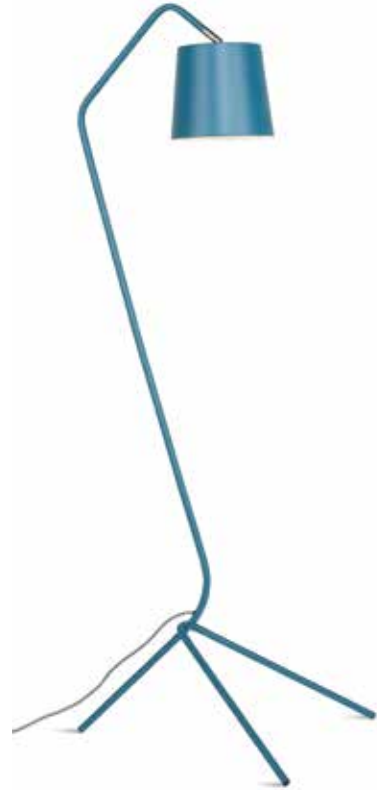

BARCELONA

*Modern with three legs
and adjustable shade.*

BARCELONA/F/B
Floor lamp iron 3-legs Barcelona 53x57x h.152cm/shade 21xh.18cm, black

BARCELONA/F/TL
Floor lamp iron 3-legs Barcelona 53x57x h.152cm/shade 21xh.18cm, teal blue