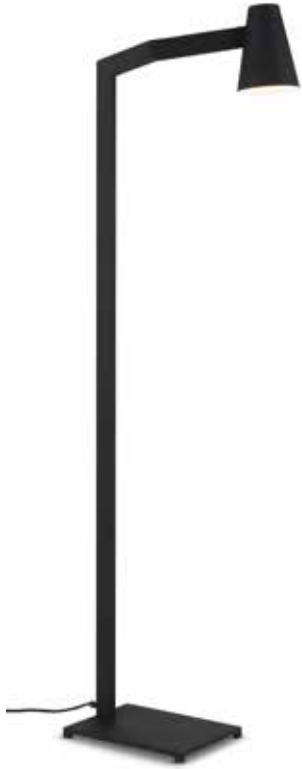

BARCELONA

*Modern with three legs
and adjustable shade.*

BARCELONA/F/B
Floor lamp iron 3-legs Barcelona 53x57x h.152cm/shade 21xh.18cm, black

BARCELONA/F/TL
Floor lamp iron 3-legs Barcelona 53x57x h.152cm/shade 21xh.18cm, teal blue

BARCELONA/F/W
Floor lamp iron 3-legs Barcelona 53x57x h.152cm/shade 21xh.18cm, white

BELEAST

A sturdy lamp with an industrial character.

BELFAST/F/B
Floor lamp iron Belfast h.165/shade h.27x25cm, matt black

BELFAST/F/GG
Floor lamp iron Belfast h.165/shade h.27x25cm, matt grey-green

BELFAST/F/W
Floor lamp iron Belfast h.165/shade h.27x25cm, matt white

BIARRITZ & CAMBRIDGE

BIARRITZ/F/B
Floor lamp iron Biarritz h.143xw.43cm/shade dia.12xh.16cm, matt black

BIARRITZ/F/W
Floor lamp iron Biarritz h.143xw.43cm/shade dia.12xh.16cm, matt white

CAMBRIDGE/F/B
Floor lamp iron/wood Cambridge for books h.168cm/shade dia.30xh.32cm, natural/black

CAMBRIDGE/F/W
Floor lamp iron/wood Cambridge for books h.168cm/shade dia.30xh.32cm, natural/white